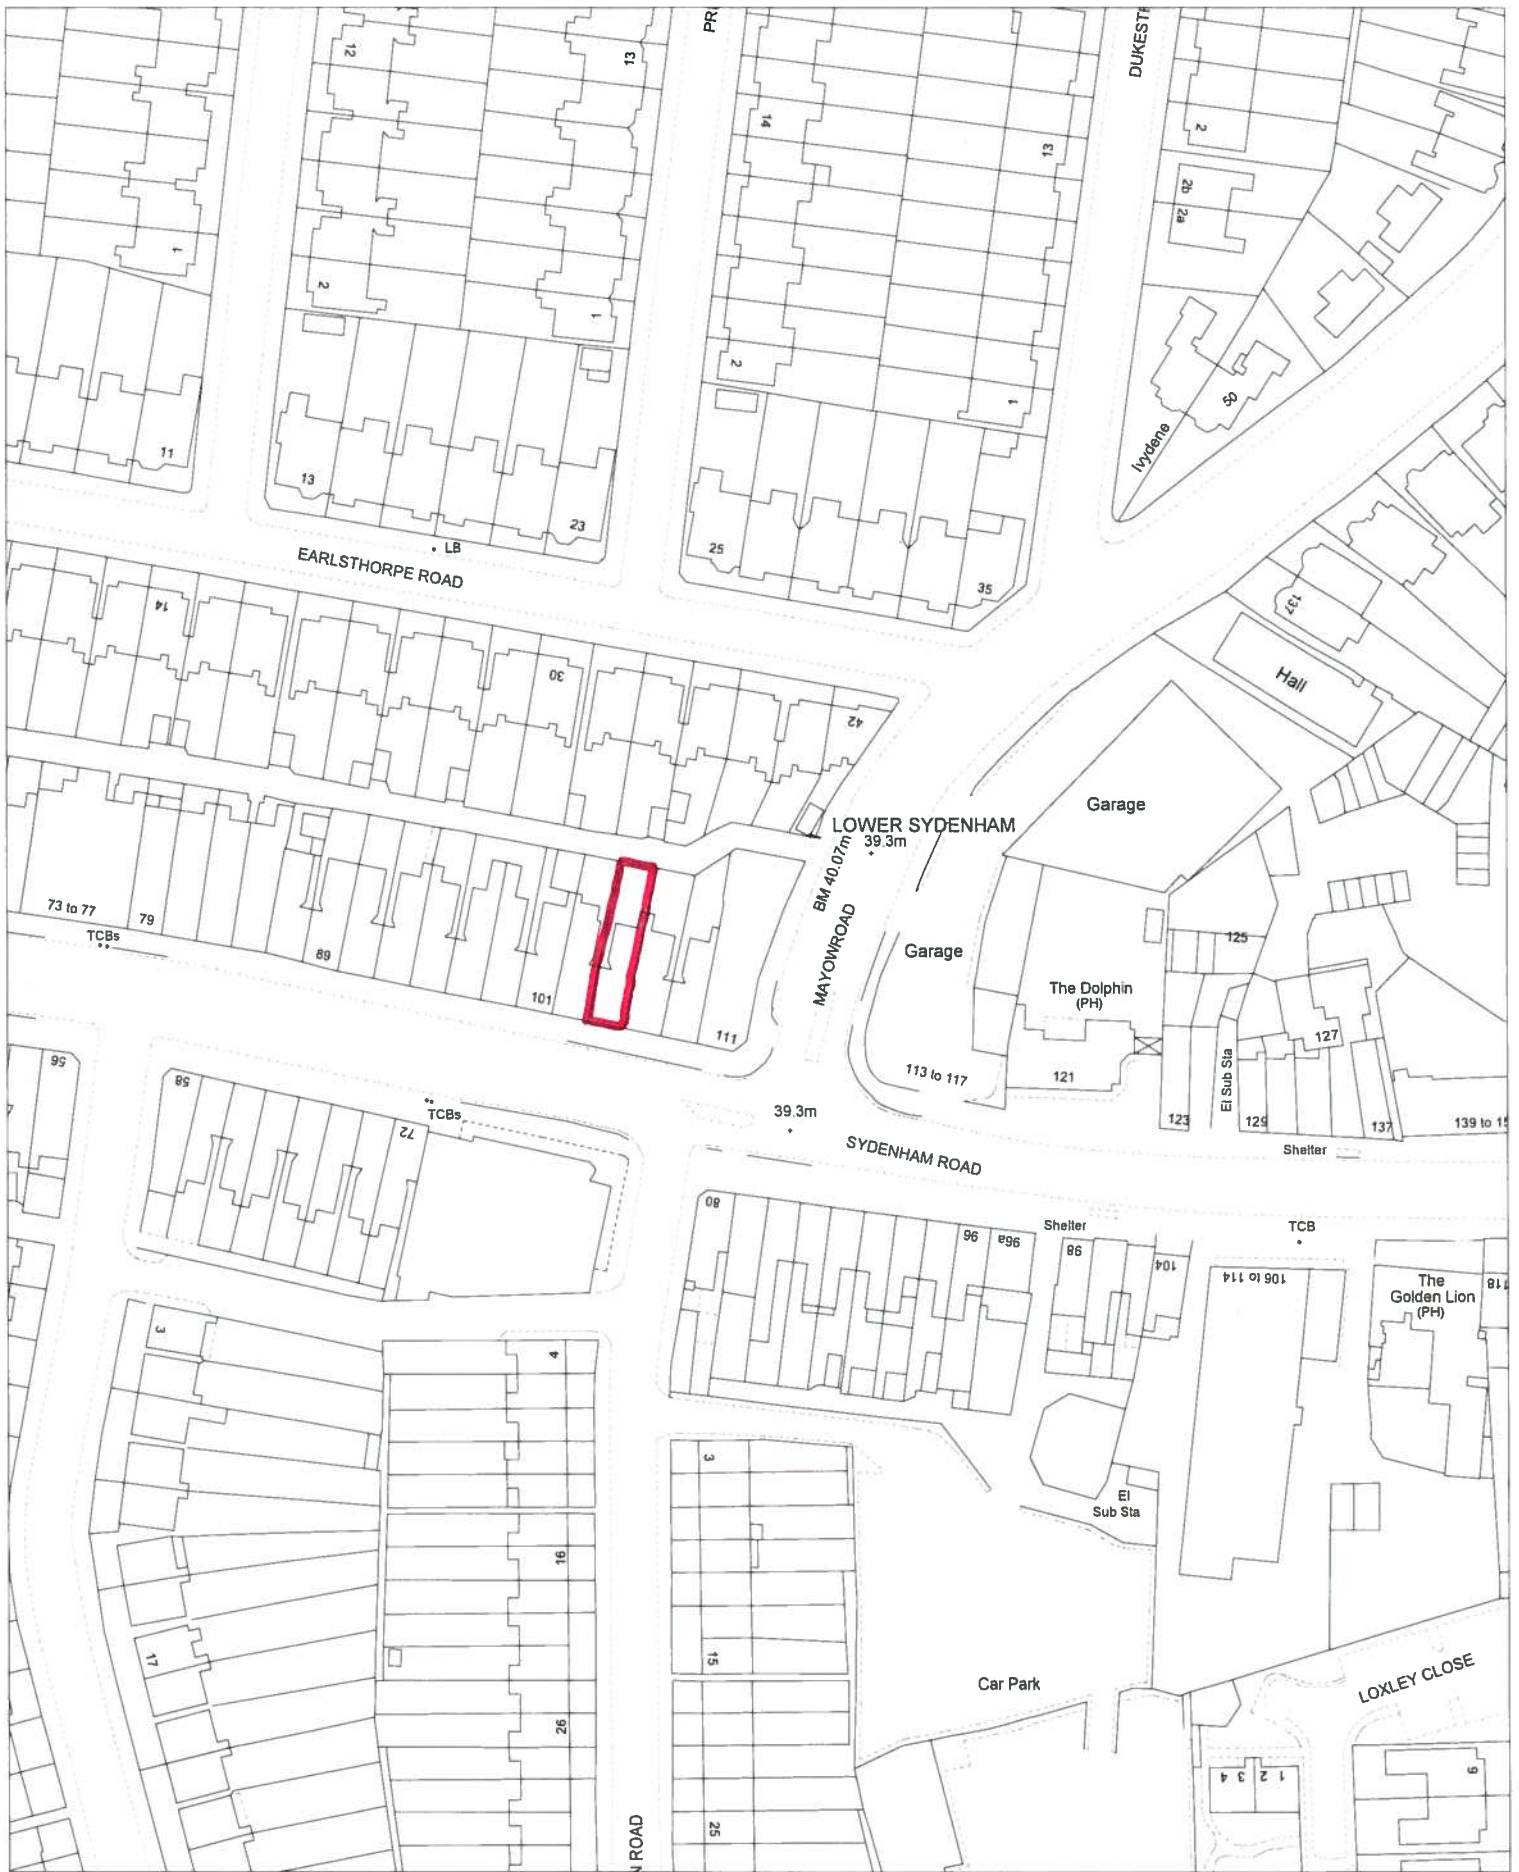

105 Sydenham Rd, SE26

Scale: 1250
Base on the
Ordnance Survey map
Licence no: 100017710
London, SE6 4RU

Date: 25/01/16